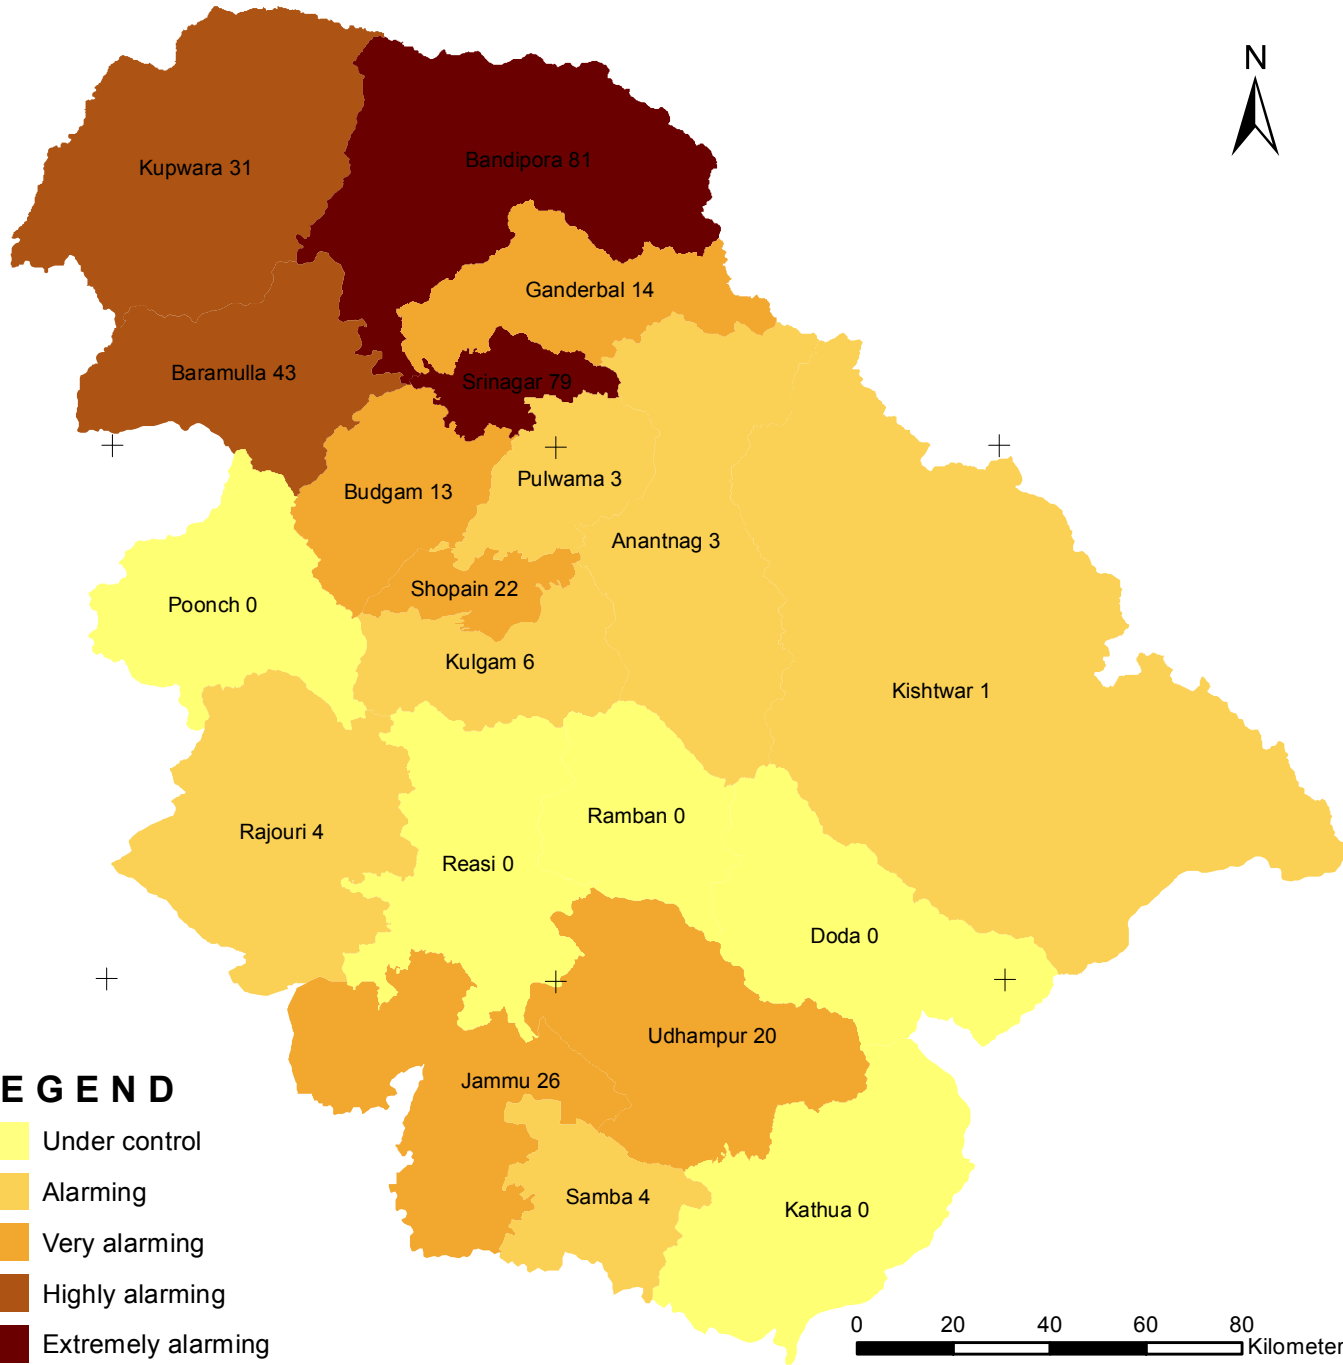

# DISTRICTWISE COVID-19 MAP OF JAMMU & KASHMIR AS ON 19/04/2020

74°00'E 75°00'E 76°00'E

## LEGEND

- Under control
- Alarming
- Very alarming
- Highly alarming
- Extremely alarming

74°00'E 75°00'E 76°00'E

Cumulative figures till 19 April, 2020(Upto 6:00 P.M.)

Type of cases	cases		
	Jammu	Kashmir	Total
Active Positive cases	41	248	289
Recovered cases	13	43	56
Deaths	1	4	5
Total cases	55	295	350

Daily trend of positive cases detected over last 7 days

Daily cumulative trend in positive, active, recovered and deceased cases in UT of J&K

The map is based on daily press bulletin issued by the Information Department