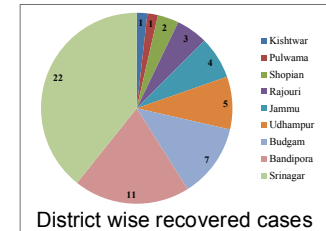

## LEGEND

- Under control
- Alarming
- Very alarming
- Highly alarming
- Extremely alarming

74°00'E 75°00'E 76°00'E

Cumulative figures till 19 April, 2020(Upto 6:00 P.M.)

Type of cases	cases		
	Jammu	Kashmir	Total
Active Positive cases	41	248	289
Recovered cases	13	43	56
Deaths	1	4	5
Total cases	55	295	350

Daily trend of positive cases detected over last 7 days

Daily cumulative trend in positive, active, recovered and deceased cases in UT of J&K

The map is based on daily press bulletin issued by the Information Department