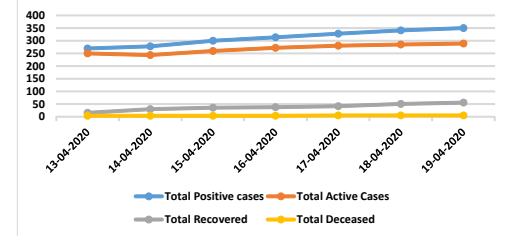

## LEGEND

- Under control
- Alarming
- Very alarming
- Highly alarming
- Extremely alarming

74°00'E 75°00'E 76°00'E

Cumulative figures till 19 April, 2020(Upto 6:00 P.M.)

Type of cases	cases		
	Jammu	Kashmir	Total
Active Positive cases	41	248	289
Recovered cases	13	43	56
Deaths	1	4	5
Total cases	55	295	350

Daily trend of positive cases detected over last 7 days

Daily cumulative trend in positive, active, recovered and deceased cases in UT of J&K

The map is based on daily press bulletin issued by the Information Department