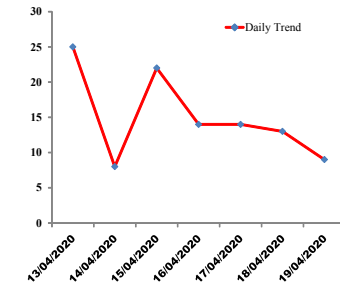

## LEGEND

- Under control
- Alarming
- Very alarming
- Highly alarming
- Extremely alarming

74°00'E 75°00'E 76°00'E

Cumulative figures till 19 April, 2020(Upto 6:00 P.M.)

Type of cases	cases		
	Jammu	Kashmir	Total
Active Positive cases	41	248	289
Recovered cases	13	43	56
Deaths	1	4	5
Total cases	55	295	350

Daily trend of positive cases detected over last 7 days

Daily cumulative trend in positive, active, recovered and deceased cases in UT of J&K

The map is based on daily press bulletin issued by the Information Department